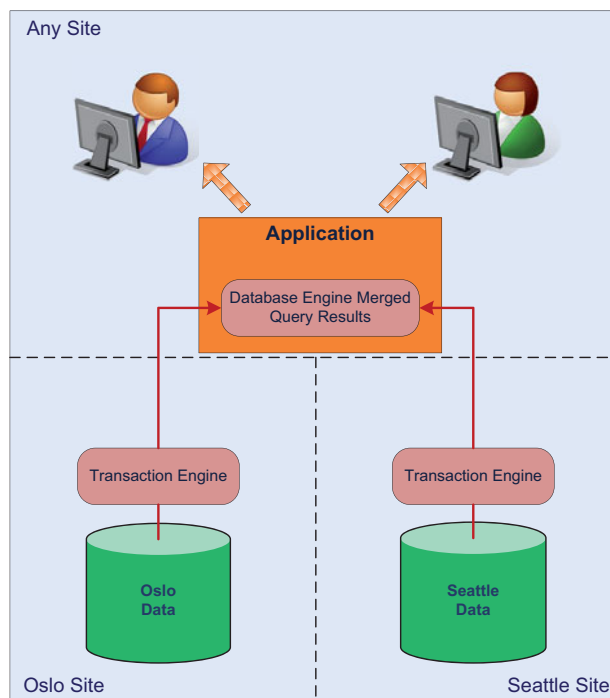

Key New Features:

- Distributed-Database Support

Key Benefits:

- Reliability
- Performance
- Efficiency
- Innovation
- Flexibility
- Excellent Support

Partners:

Raima Database Manager (RDM) Embedded Distributed extension provides additional reliability to our time tested and dependable RDM database engine. In this Distributed Database solution we have added functionality that will enable embedded system to develop complex distributed applications.

Overview:

Unique to RDM_e Distributed is the ability to access data distributed across multiple embedded systems mounted on a back plane or across geographical continents. Distributed data solves the problem of data fan-out or data clustering which is typically found in enterprise systems such as the Google Search Engine, or Expedia's Flight Booking System. Within all markets, but especially in the Telecom market, requirements for enterprise features like distributed data has become increasingly important to embedded system developers. The RDM_e Distributed solution provides distributed database capabilities to the embedded systems market.

Key Functionality:

Distributed Database Support

View multiple databases as a single table! RDM Embedded's distributed database support allows any application to connect to one or more databases and query them as if it was a single instance. Use this technology to do global queries, locally or across a network, to multiple databases instances without caring where the data is located. In addition, the technology can be used to achieve true horizontal scaling across clustered or distributed systems.